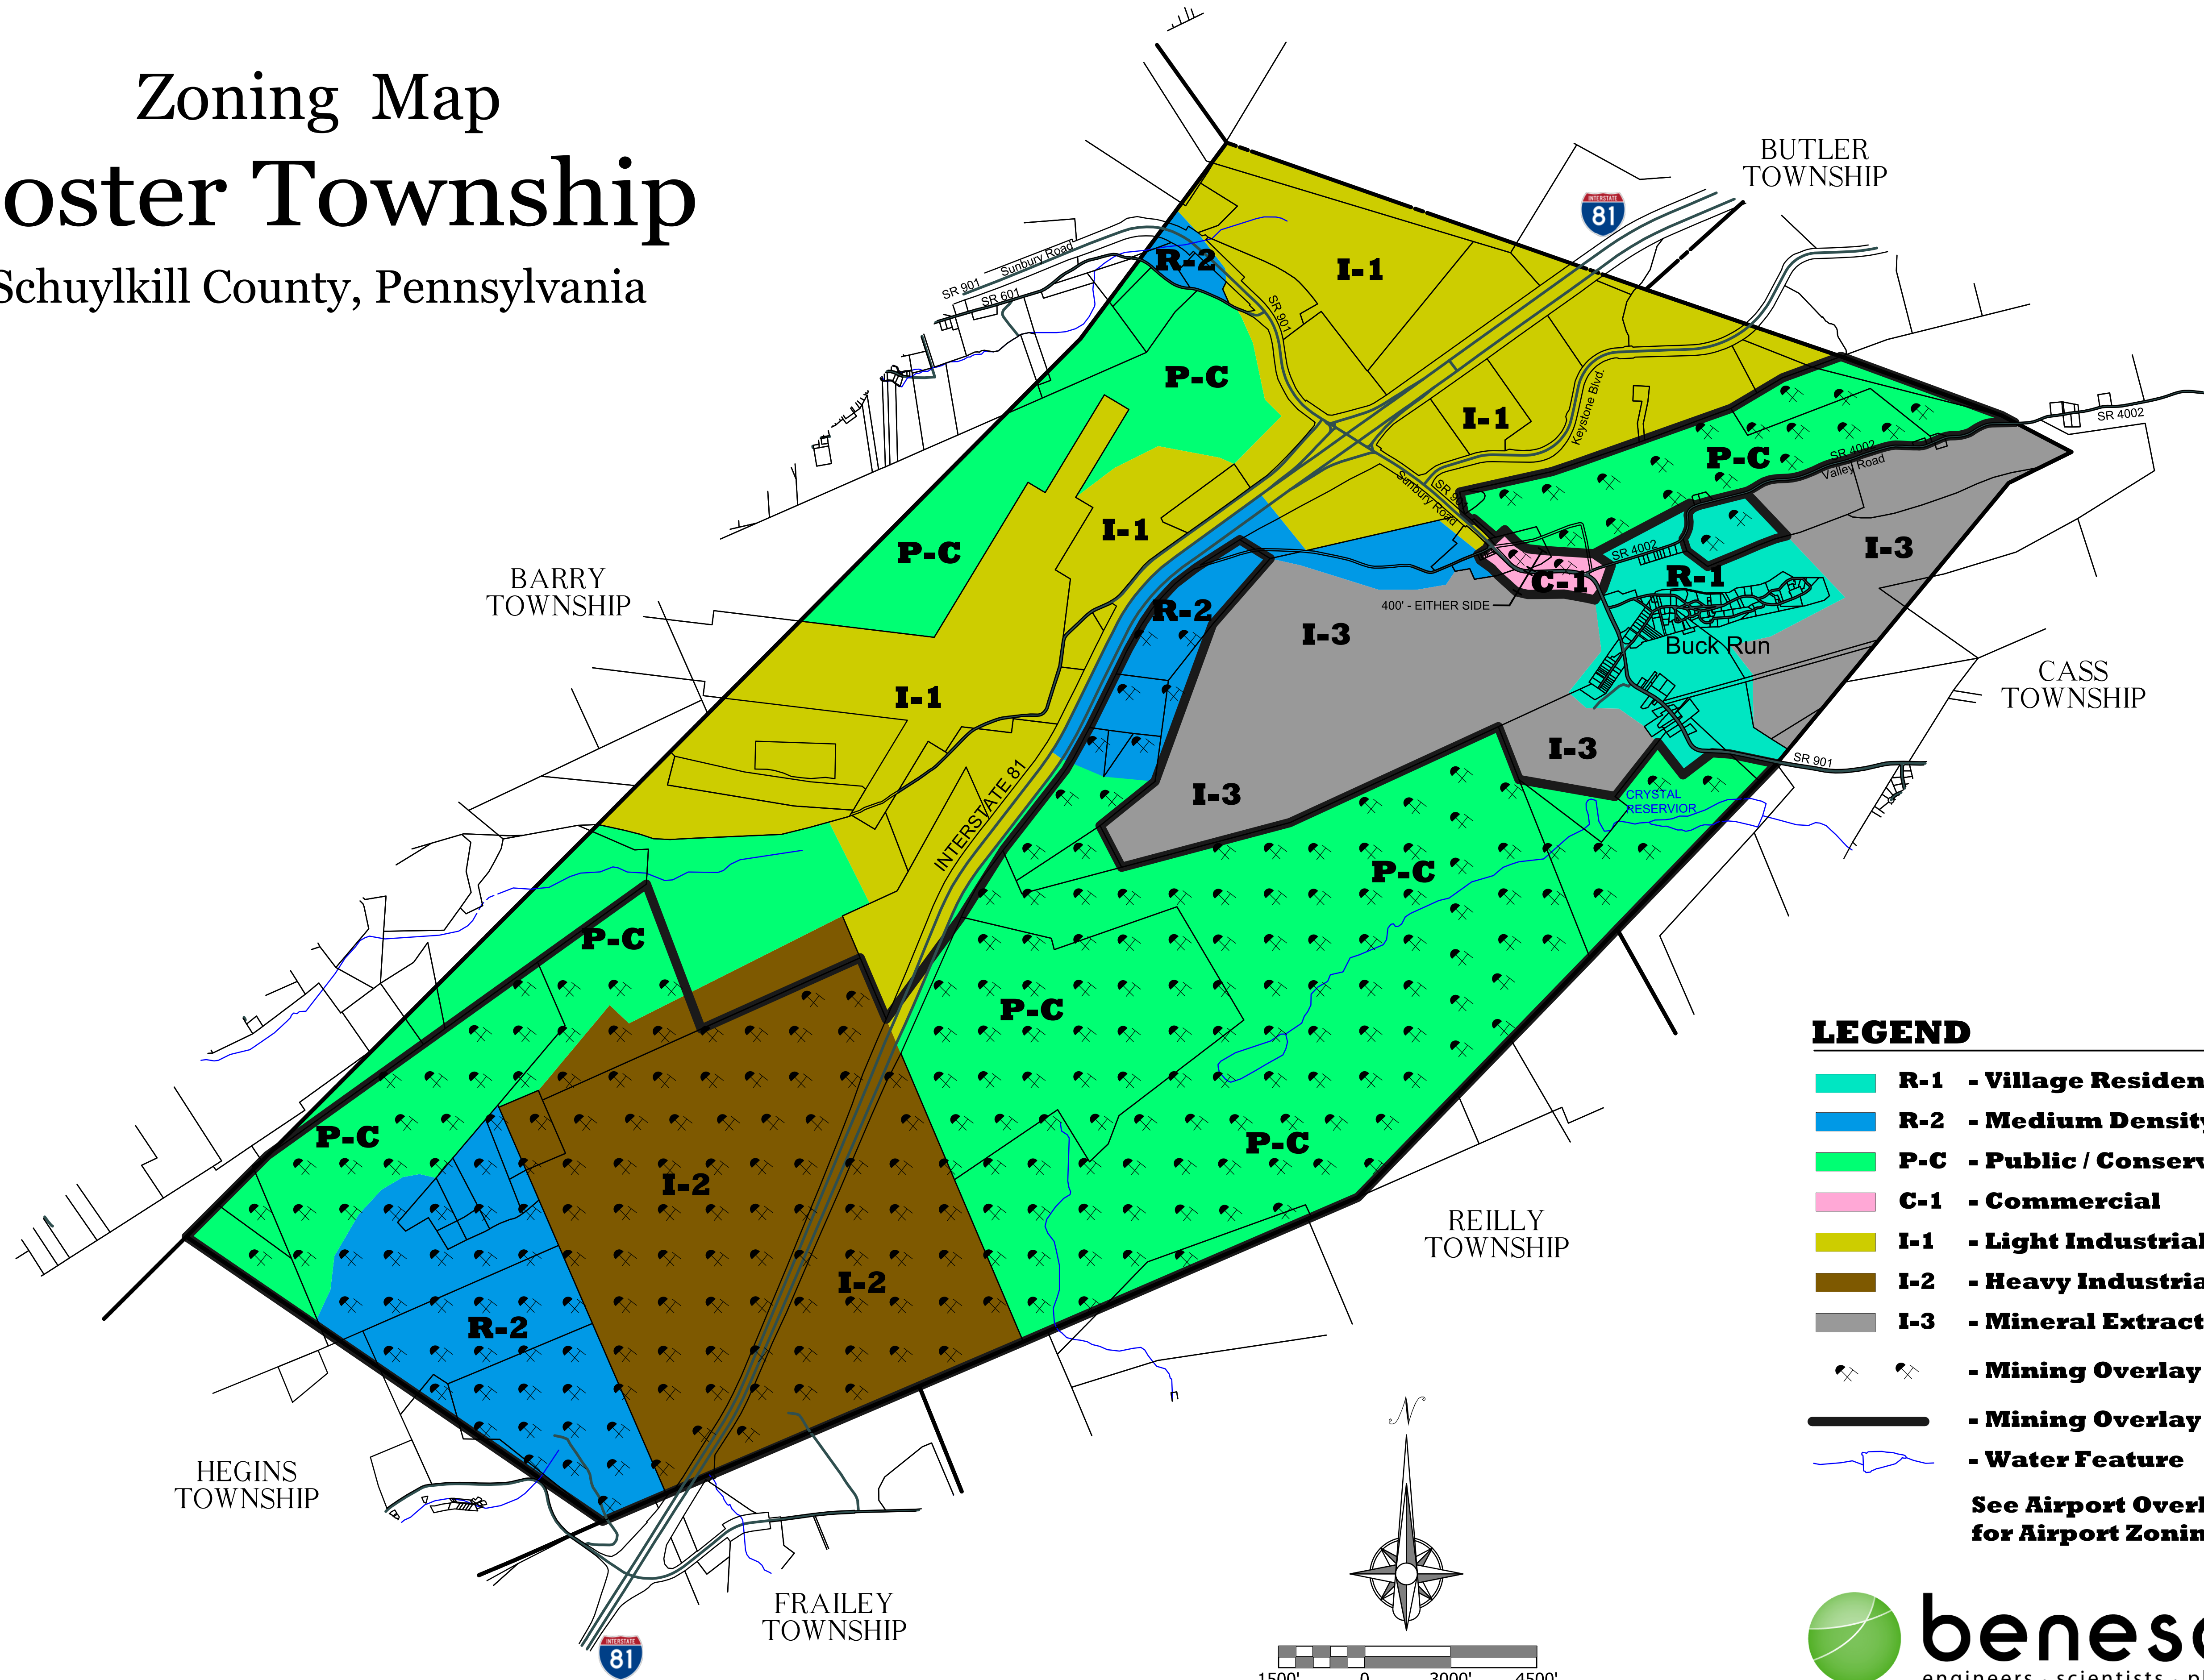

# Zoning Map

## Foster Township

Schuylkill County, Pennsylvania

### LEGEND

- R-1 - Village Residential**
  - R-2 - Medium Density Residential**
  - P-C - Public / Conservation**
  - C-1 - Commercial**
  - I-1 - Light Industrial**
  - I-2 - Heavy Industrial**
  - I-3 - Mineral Extraction**
  - Mining Overlay Zone**
  - Mining Overlay Zone Boundary Line**
  - Water Feature**
- See Airport Overlay Zone Map for Airport Zoning**